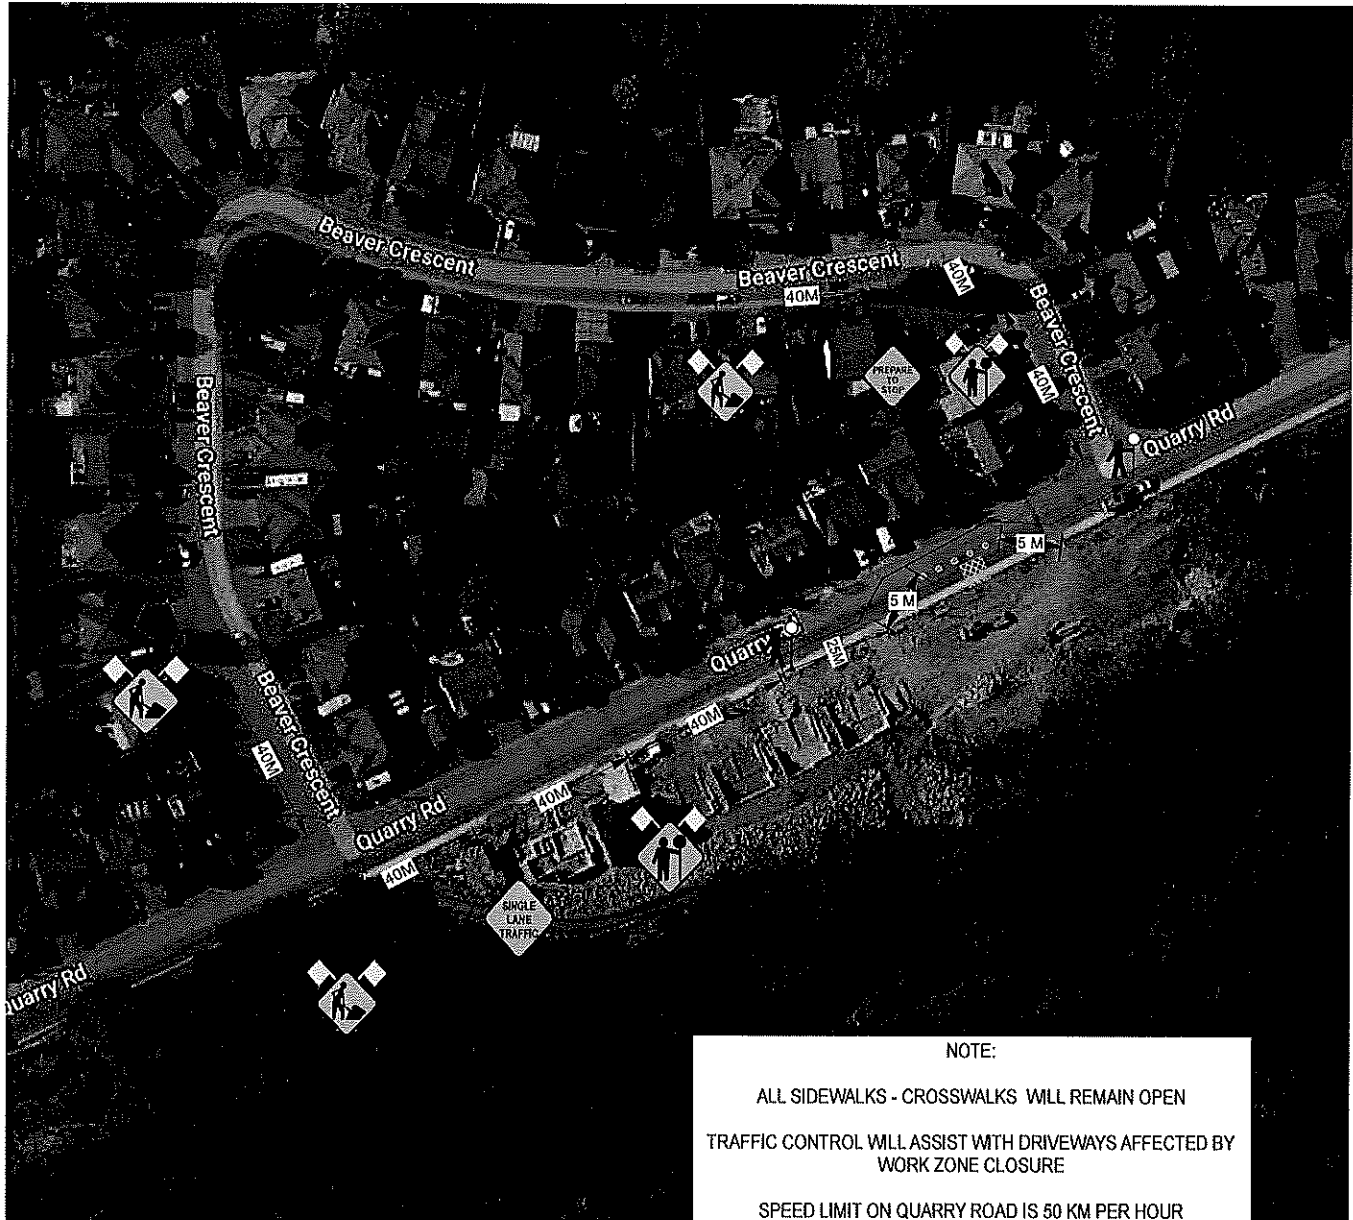

FORTIS BC GAS INSTALLATION
 47048 QUARRY ROAD, CHILLIWACK
 JOB# 31148243

SEPTEMBER 2020
 HOURS OF OPERATION 7:00AM - 5:00PM

NOTE:

ALL SIDEWALKS - CROSSWALKS WILL REMAIN OPEN
 TRAFFIC CONTROL WILL ASSIST WITH DRIVEWAYS AFFECTED BY
 WORK ZONE CLOSURE

SPEED LIMIT ON QUARRY ROAD IS 50 KM PER HOUR
 ALL SIGNS WILL BE PLACED ON TRIPOD STANDS WITH FLAGS

ADVANCE WARNING SIGNS WILL BE PLACED ON ALL INTERSECTING
 SIDE STREETS WHEN REQUIRED

LEGEND

- DIRECTION TRAFFIC FLOW →
- TUBULAR MARKERS*
- WORK AREA [hatched box]
- SIGN STANDS [square]
- TRAFFIC CONTROLLER [stick figure]
- BUS STOP [T]